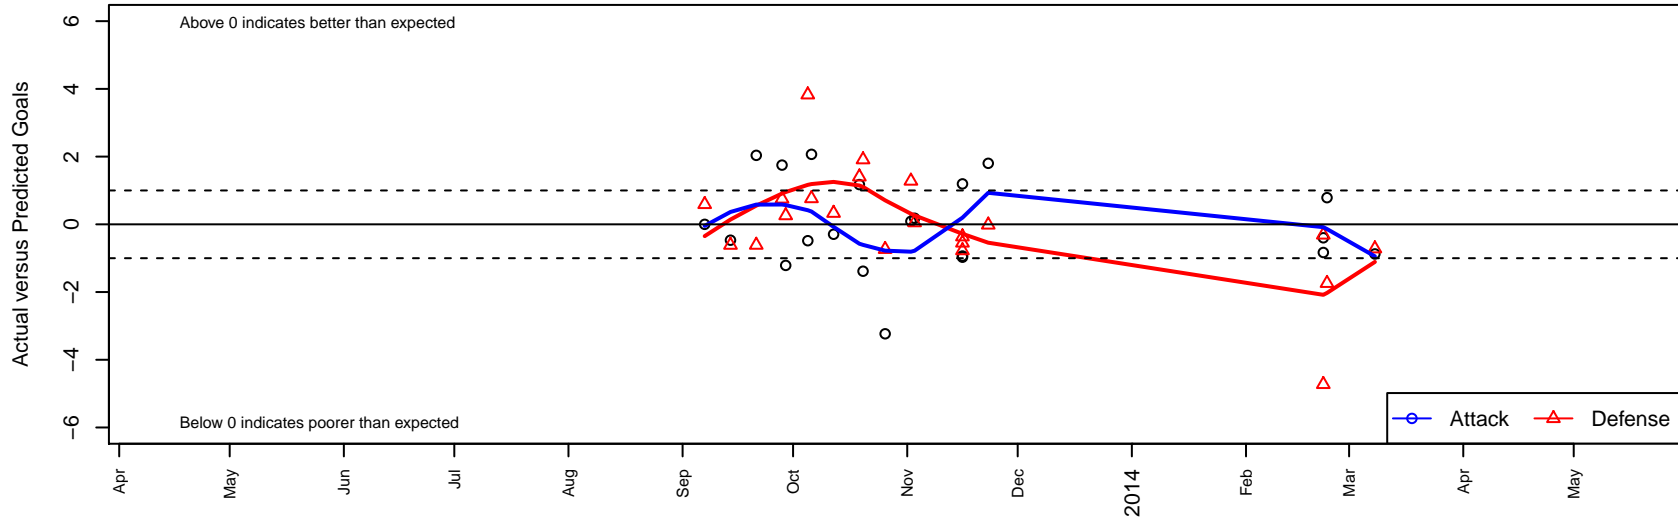

Strikers FC Whittier B00

, CAS
 B00 total strength=1200
 attack=5.97 defense=2.69
 fall league = SCDL FI1 U13
 notes= Fisher 2013; Black
 alt names used:
 Strikers FC – Whittier Fisher
 Strikers FC – Whittier Fisher Black

Venues played:
 SCDL FI1 U13
 SoCal DL Fall Showcase All Flights U13
 SoCal National Cup B00

Strikers FC Whittier B00
 Dots are actual minus expected GF (blue circles) and GA (red triangles).
 Blue line is smoothed change in attack strength. Red is smoothed change in defense strength.